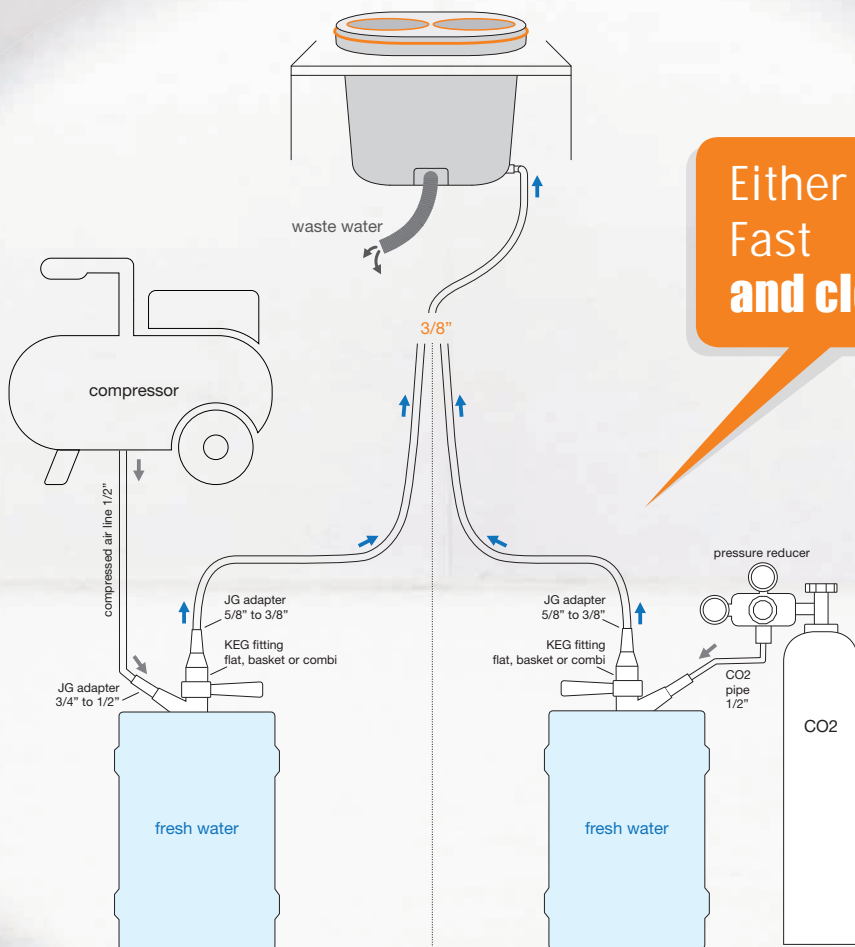

Uncomplicated! The mobile counter will open on venue and in a few easy steps the fresh water pipe can be connected.

CLEAN SMART

Finding a connection – clever solution.

Tedious searching for connection options at the event location was yesterday!

- 100% independence on every event site
- the fresh water is working in practical canisters on tour
- the water pressure from the suitcase makes you mobile and is installed in no time

Ready to go!

The smart solution from the suitcase ...

ENJOY INDEPENDENCE

Finding a connection – like a pro.

- 100% independence at events of all sizes
- the fresh water goes on tour in barrels
- the water pressure using a compressor or CO2 bottle can be easily taken to any event

Either way.
Fast
and clean!

CLEAN DOUBLE

Finding a connection – maximum.

- 100% independence at events of all sizes
- the fresh water goes on tour in barrels
- the water pressure using a compressor or CO2 bottle can be easily taken to any event