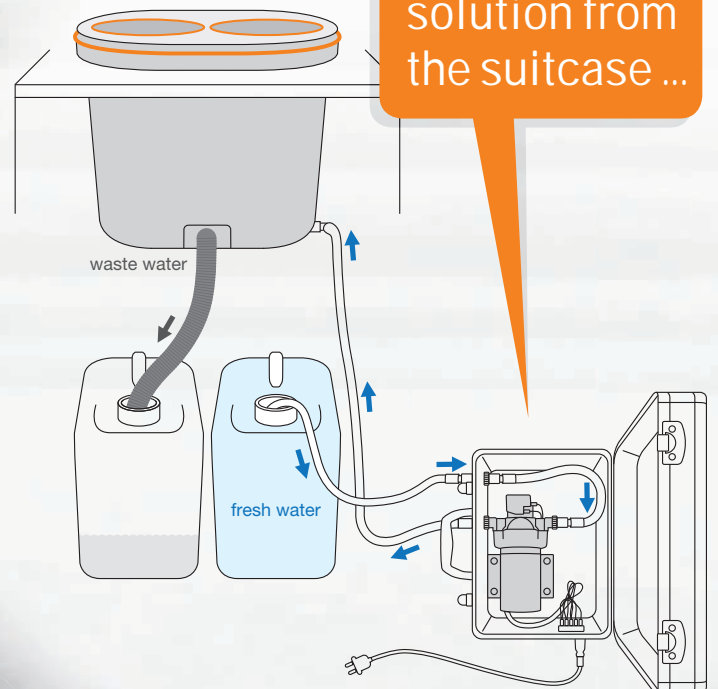

Uncomplicated! The mobile counter will open on venue and in a few easy steps the fresh water pipe can be connected.

CLEAN SMART

Finding a connection – clever solution.

Tedious searching for connection options at the event location was yesterday!

- 100% independence on every event site
- the fresh water is working in practical canisters on tour
- the water pressure from the suitcase makes you mobile and is installed in no time

Ready to go!

The smart solution from the suitcase ...