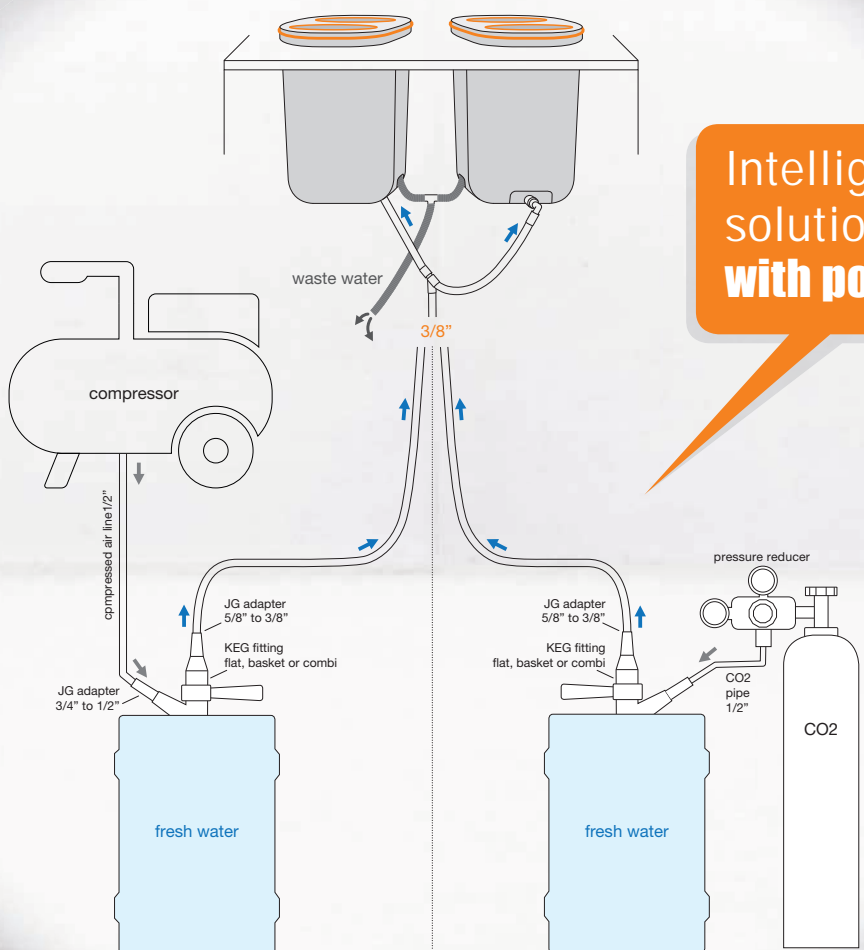

Uncomplicated! The mobile counter will open on venue and in a few easy steps the fresh water pipe can be connected.

CLEAN SMART

Finding a connection – clever solution.

Tedious searching for connection options at the event location was yesterday!

ENJOY INDEPENDENCE

Finding a connection – like a pro.

- 100% independence at events of all sizes
- the fresh water goes on tour in barrels
- the water pressure using a compressor or CO2 bottle can be easily taken to any event

Either way.
Fast
and clean!

CLEAN DOUBLE

Finding a connection – maximum.

- 100% independence at events of all sizes
- the fresh water goes on tour in barrels
- the water pressure using a compressor or CO2 bottle can be easily taken to any event